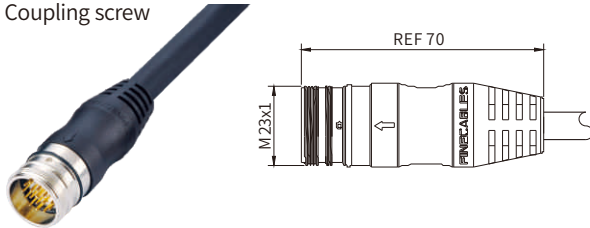

M23 Signal

M23 Straight Connector, Molded Cable, Male Unshielded, Coupling screw/nut

Coupling screw

Coupling nut

Specifications

Contacts	6A	7A	9A	9B	9C	12A	12B	16A	17A	17B	19A
Pin layout (Male)											
Connector overmold	TPU										
Connector insert	PA										
Connector contacts	Brass with gold plated										
Coupling nut/screw	Brass with nickel plated										
Seal/O-ring	FKM or NBR										
Mating Endurance	>800										
Insulation resistance	≥100MΩ										
Contact resistance	≤5mΩ										
Ambient temperature	-25°C ~ +85°C (flexible installation) , -40°C ~ +85°C (fixed installation)										
Shielding	Unavailable										
IP rating	IP67, IP68 in locked condition										
Cable OD range	2.0~13mm										
Number of positions	6,7	9(8+1)/(6+3)				12	16	17	19(16+3)		
Contacts	6,7	8 / 6	1 / 3		12	16	17	16	8	10	
Contact OD (mm)	2.0(14AWG)	1.0(18AWG)		2.0(14AWG)		1.0(18AWG)		1.0(18AWG)		1.0(18AWG) 1.5(18AWG)	
Rated current @ 20°C(A)	20	8	20		8	8	8	8	8	10	
Rated Voltage(V)	300	300		300		300		160		160	
Impulse voltage(V)	2500	2500		2500		1500		1500		1500	
Overvoltage category	II										
Pollution Degree	III										
Default wire colors	Refer to page 474										