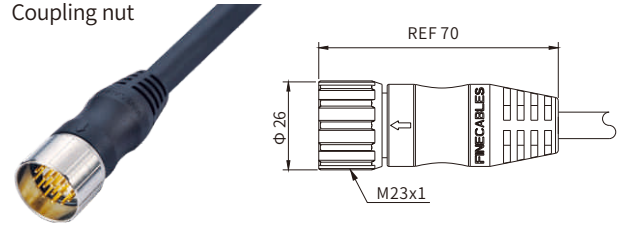

M23 Signal

M23 Straight Connector, Molded Cable, Male Unshielded, Coupling screw/nut

Coupling screw

Coupling nut

Specifications

Contacts	6A	7A	9A	9B	9C	12A	12B	16A	17A	17B	19A
Pin layout (Male)											
Connector overmold	TPU										
Connector insert	PA										
Connector contacts	Brass with gold plated										
Coupling nut/screw	Brass with nickel plated										
Seal/O-ring	FKM or NBR										
Mating Endurance	>800										
Insulation resistance	≥100MΩ										
Contact resistance	≤5mΩ										
Ambient temperature	-25°C ~ +85°C (flexible installation) , -40°C ~ +85°C (fixed installation)										
Shielding	Unavailable										
IP rating	IP67, IP68 in locked condition										
Cable OD range	2.0~13mm										
Number of positions	6,7	9(8+1)/(6+3)				12	16	17	19(16+3)		
Contacts	6,7	8 / 6	1 / 3		12	16	17	16	8	10	
Contact OD (mm)	2.0(14AWG)	1.0(18AWG)		2.0(14AWG)		1.0(18AWG)		1.0(18AWG)		1.0(18AWG) 1.5(18AWG)	
Rated current @ 20°C(A)	20	8	20		8	8	8	8	8	10	
Rated Voltage(V)	300	300		300		300		160		160	
Impulse voltage(V)	2500	2500		2500		1500		1500		1500	
Overvoltage category	II										
Pollution Degree	III										
Default wire colors	Refer to page 474										